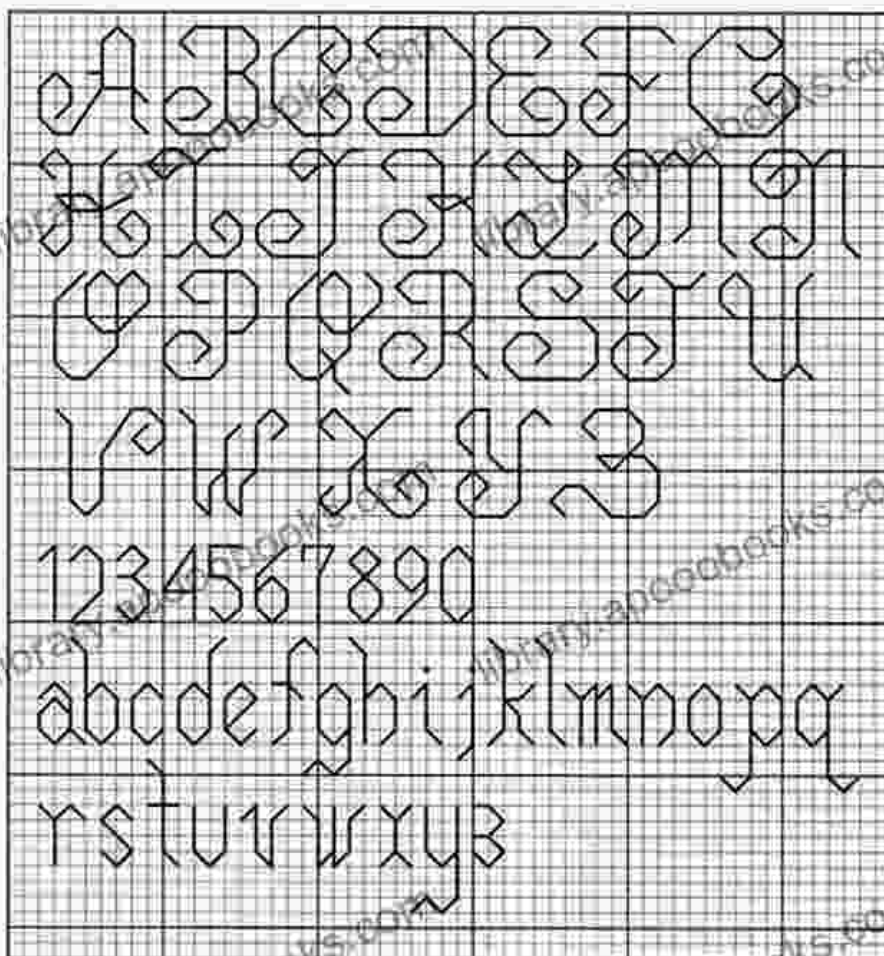

Our comprehensive pattern features an extensive collection of 26 alphabets and over 100 motifs, each meticulously designed to inspire your creativity. Whether you're a seasoned embroiderer or just starting your journey, you'll find patterns suited to your skill level, from beginner-friendly designs to intricate masterpieces.

Baby's Room

Baby Bunny Group: (Photo Frame, Table Box Trim) These cute little fellows can be used to dress up many nursery items. The larger bunny could be applied to an accessory basket or he could add a bit of whimsy to the front of a clothes hamper. The smaller bunny would fit nicely on the front of a tissue box cover or work up two bunnies, tack on wide ribbon and use as curtain tiebacks. This character could also add a playful touch applied to a tote bag used for diapers, bottles or toys.

Bear with Bunny Group: (Curtain Tiebacks, Birth Announcement) These cute little animals have a variety of uses for decoration in the nursery. The bear birth announcement could be worked up omitting the wording and background and used as an infant tablecover decoration. For an adorable crib garland - work several cat or bunny characters without the heart border. Then space on a 1/2" wide ribbon alternating with painted wood beads. You can back each character with felt for added strength and to cover the ribbon.